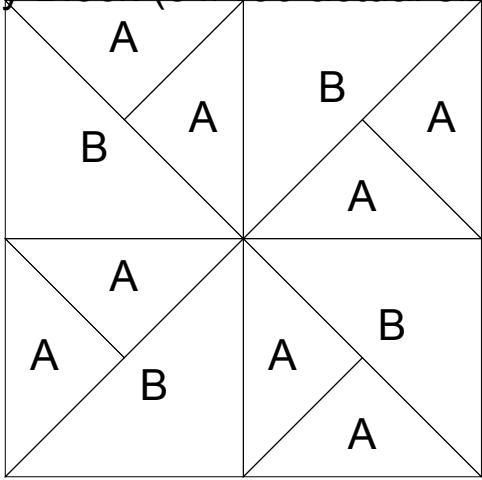

Tessellating Pinwheel Block

Key Block (31/100 actual size)

Cutting Diagrams

Patch Count